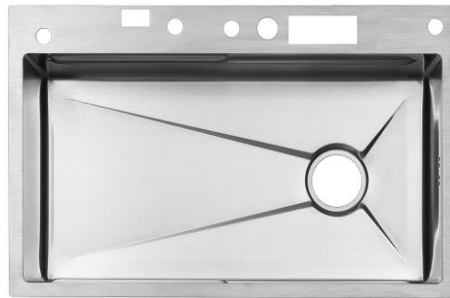

CRAFTSMANSHIP SPIRIT ETERNAL QUALITY

Multifunctional Sink

SINK: FY6846
SIZE: 680*460*220mm
SINK: FY7546
SIZE: 750*460*220mm
SINK: FY7846
SIZE: 780*460*220mm
SINK: FY8246
SIZE: 820*460*220mm

Accessories: faucet, small basin, basket, chopping board, soap dispenser, cup washer, drainer

SINK: SY7546
SIZE: 750*460*220mm

SINK: JY7546
SIZE: 750*460*220mm
SINK: JY8050
SIZE: 800*500*220mm

Accessories: automatic faucet, small basin, basket, chopping board, automatic drainer

SINK: LJ7546
SIZE: 750*460*220mm

SINK: HW7546
SIZE: 750*460*220mm

SINK: HT7546
SIZE: 750*460*220mm

SINK: MY7546
SIZE: 750*460*220mm

SINK: TY7546
SIZE: 750*460*220mm

Apron Sink

SINK:U8050
Size:U800*500*250mm

SINK:U8448
Size:U840*480*250mm

SINK:U8250
Size:U820*500*250mm